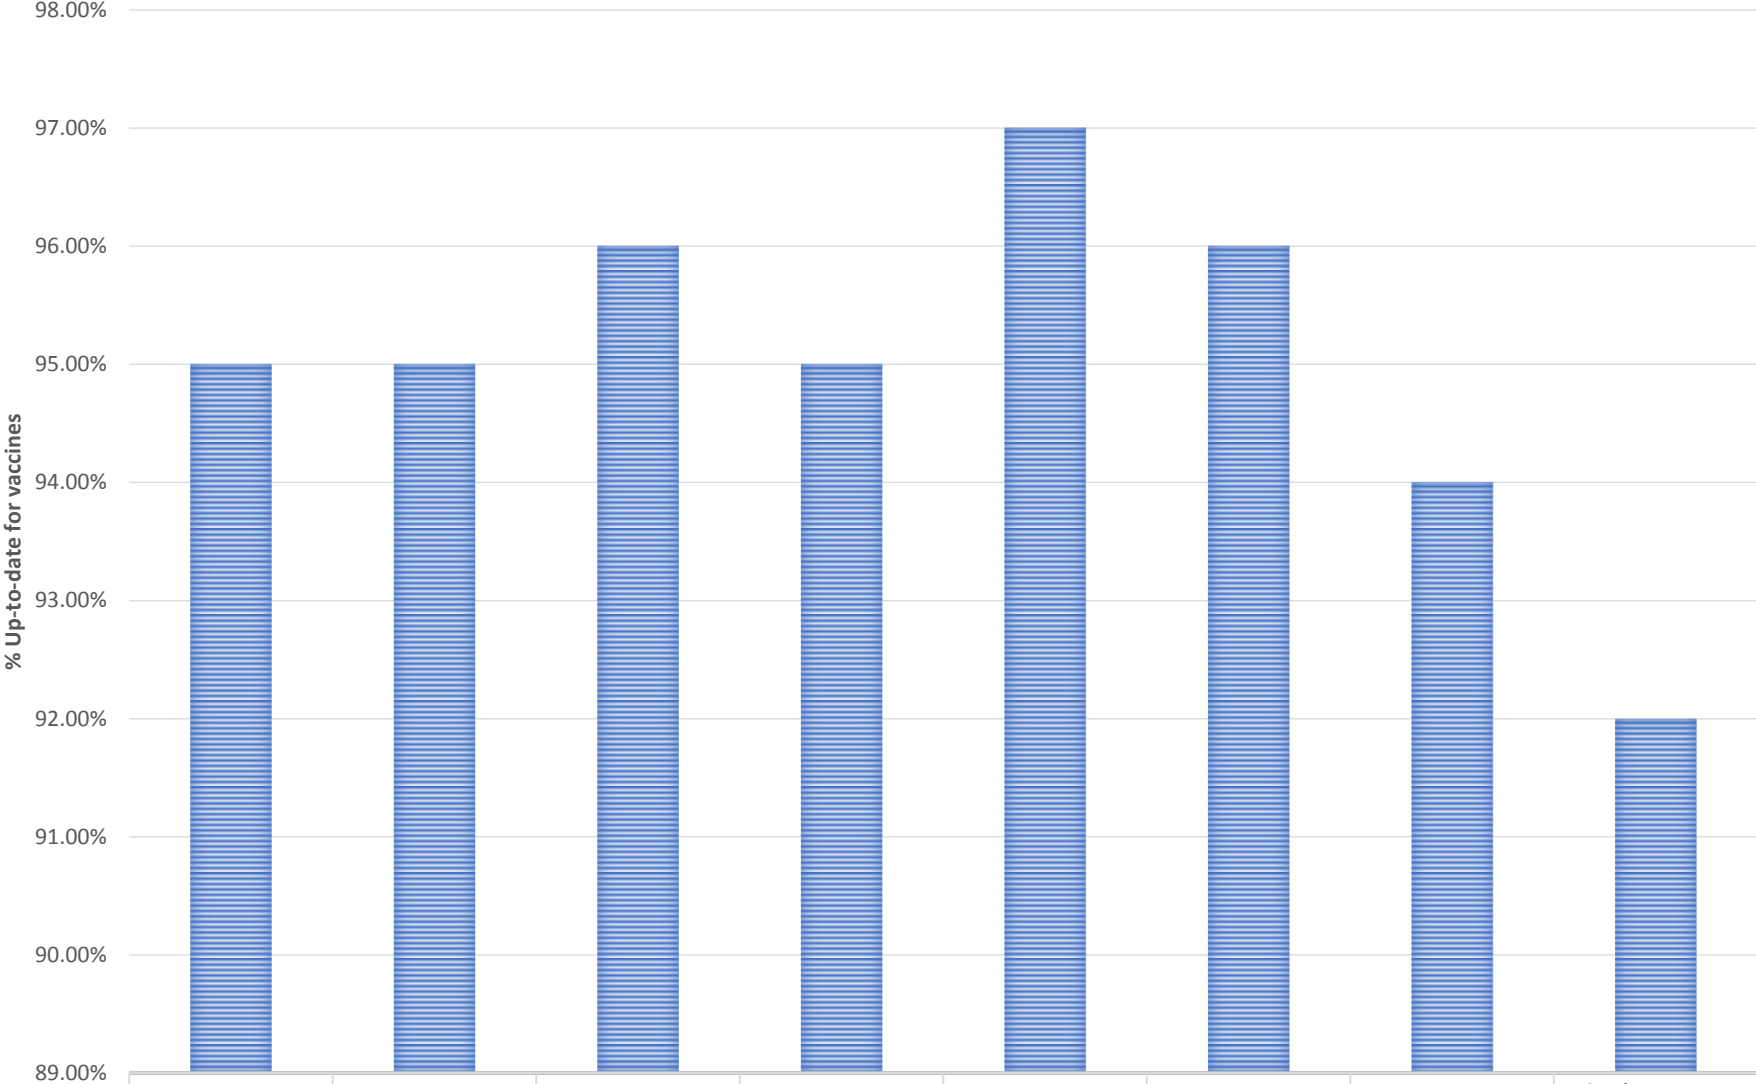

AMITY MIDDLE SCHOOL

	Dtap/Tdap	Polio	Varicella	Measels	Mumps/Rubella	HepB	HepA	Students up to date for their grade
Series1	95.00%	95.00%	96.00%	95.00%	97.00%	96.00%	94.00%	92.00%